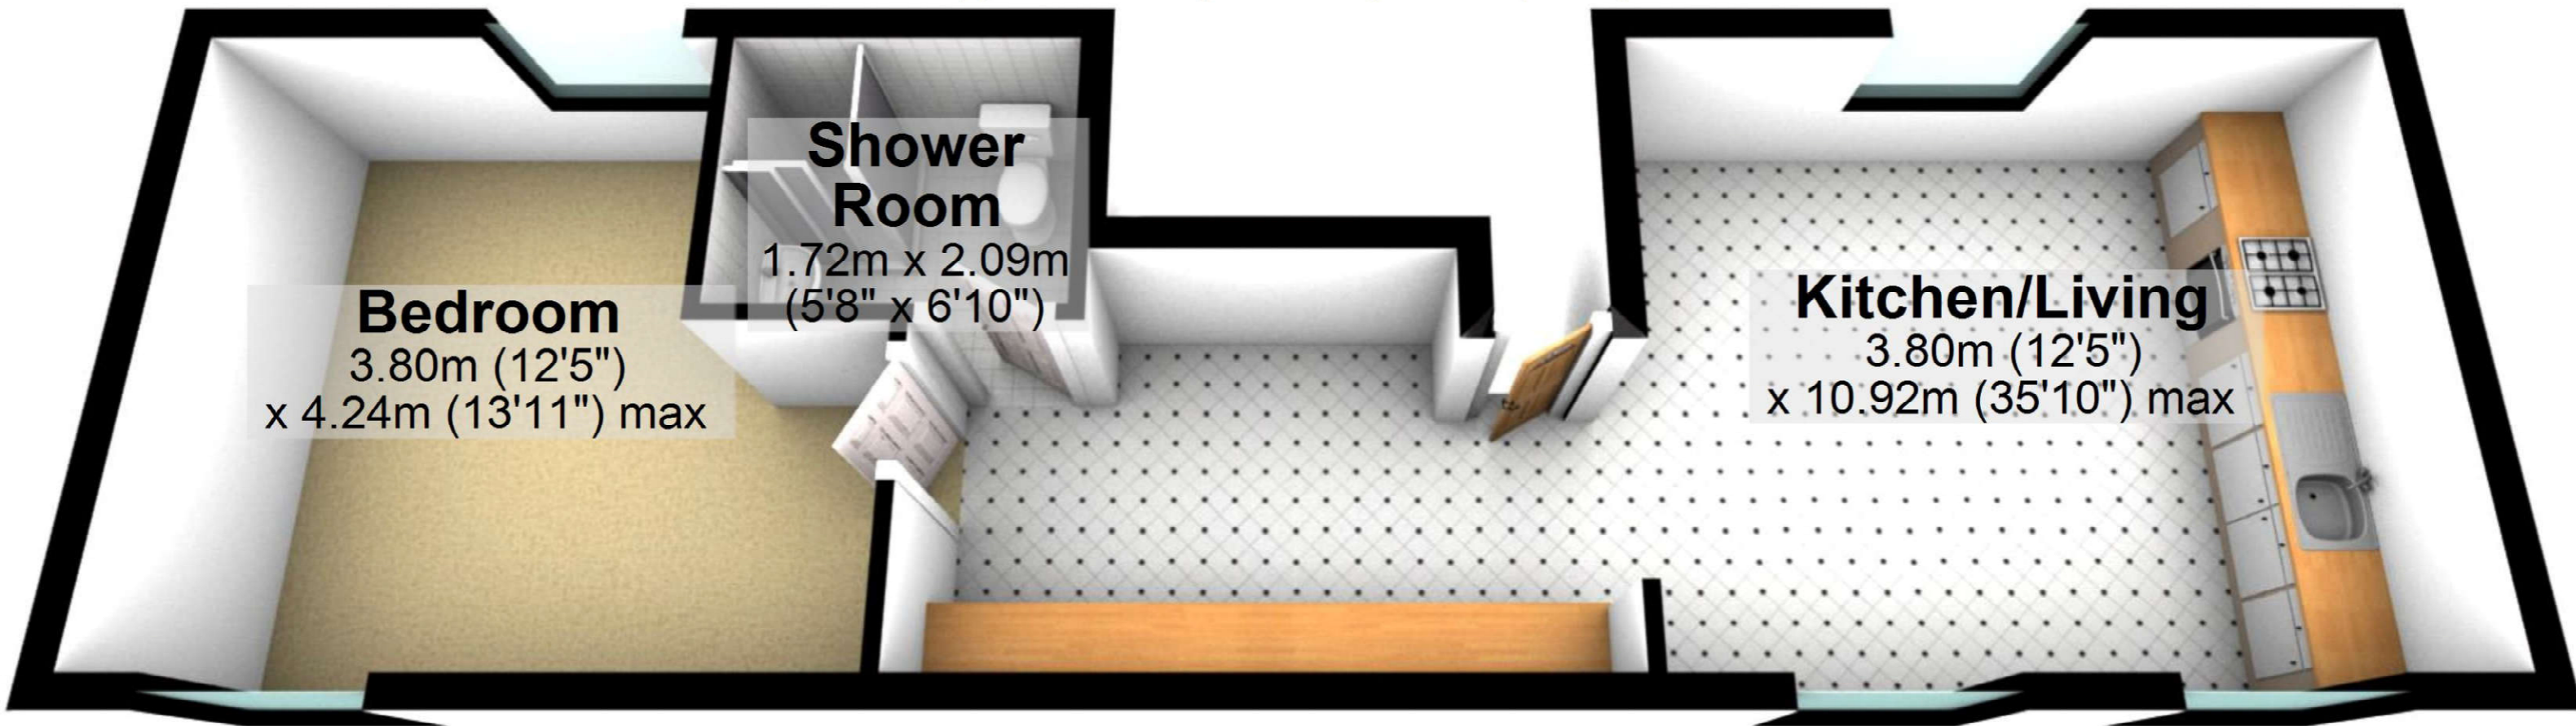

## Loft Floor

Approx. 49.1 sq. metres (529.0 sq. feet)

**Bedroom**  
3.80m (12'5")  
x 4.24m (13'11") max

**Shower Room**  
1.72m x 2.09m  
(5'8" x 6'10")

**Kitchen/Living**  
3.80m (12'5")  
x 10.92m (35'10") max

N.B. head height reduces in some areas

Total area: approx 49.1 sq. metres (529.0 sq. feet)