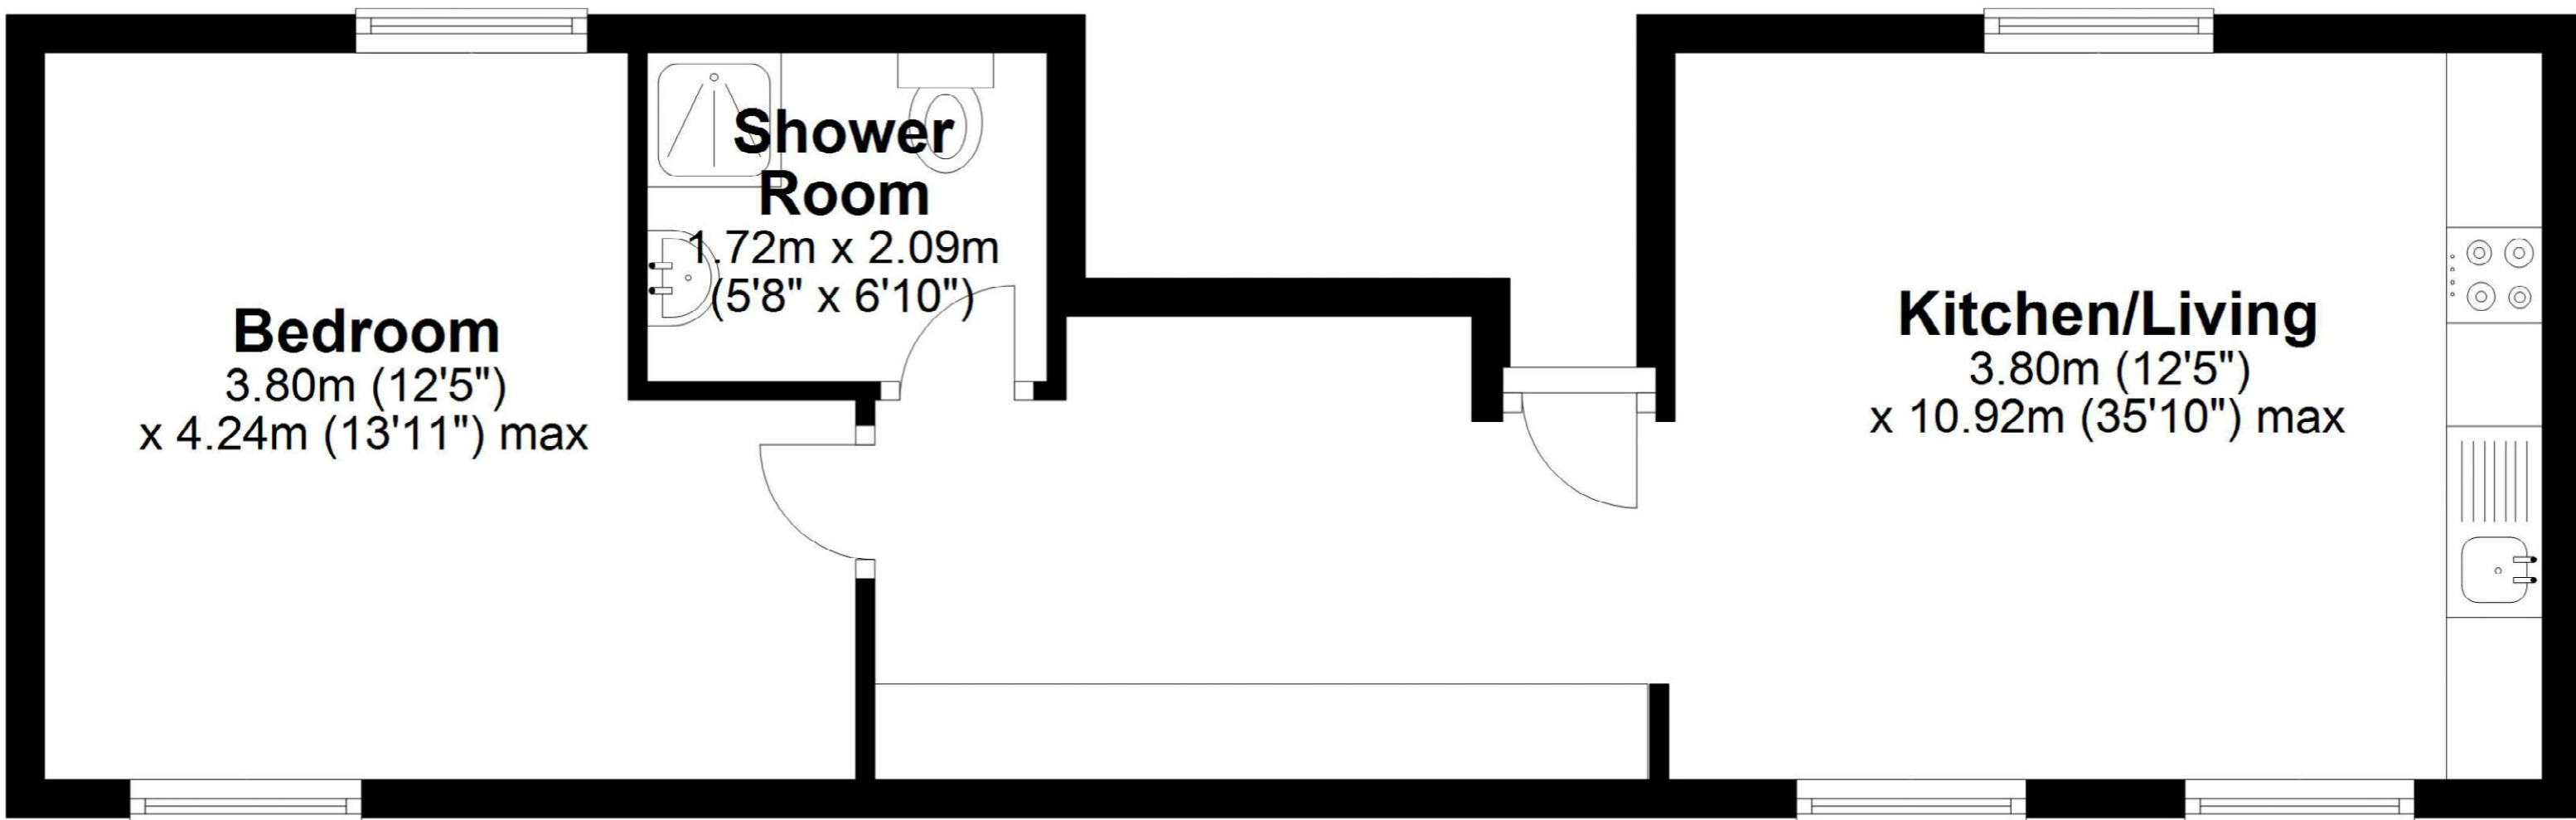

Loft Floor

Approx. 49.1 sq. metres (529.0 sq. feet)

Bedroom
3.80m (12'5")
x 4.24m (13'11") max

Shower Room
1.72m x 2.09m
(5'8" x 6'10")

Kitchen/Living
3.80m (12'5")
x 10.92m (35'10") max

N.B. head height reduces in some areas

Total area: approx 49.1 sq. metres (529.0 sq. feet)