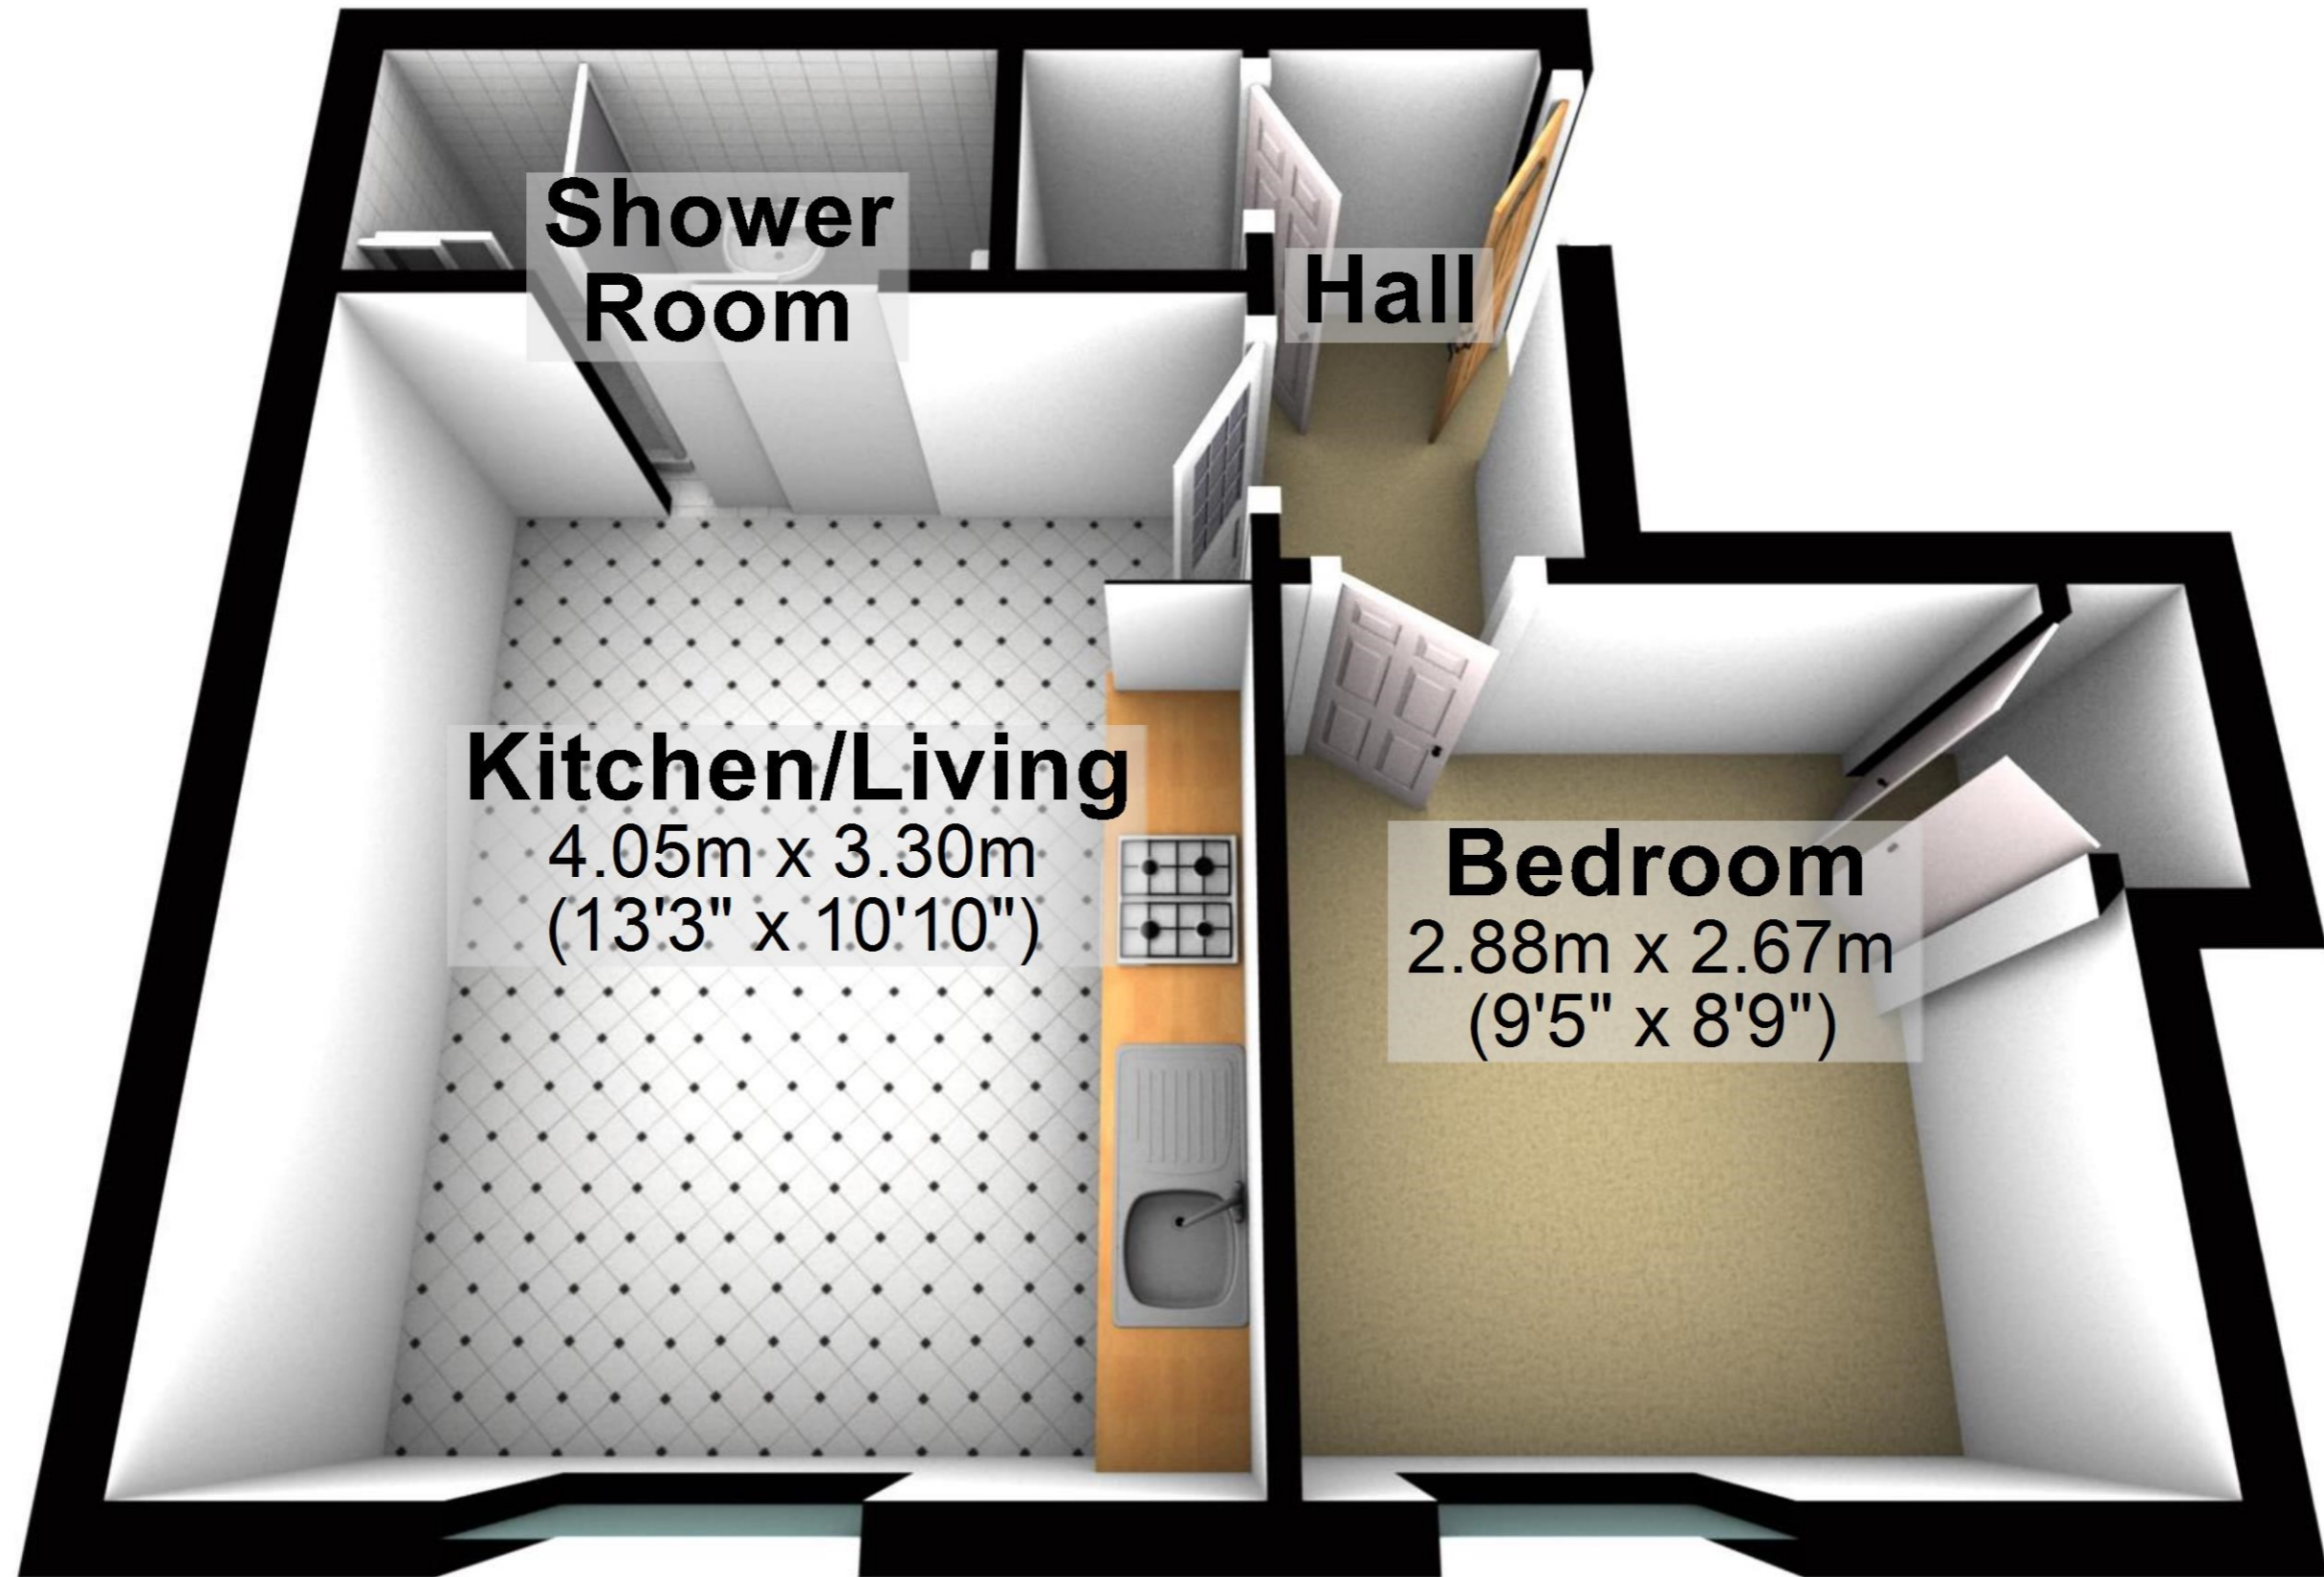

# Ground Floor

Approx. 27.9 sq. metres (300.3 sq. feet)

**Shower Room**

**Hall**

**Kitchen/Living**  
4.05m x 3.30m  
(13'3" x 10'10")

**Bedroom**  
2.88m x 2.67m  
(9'5" x 8'9")

Total area: approx. 27.9 sq. metres (300.3 sq. feet)